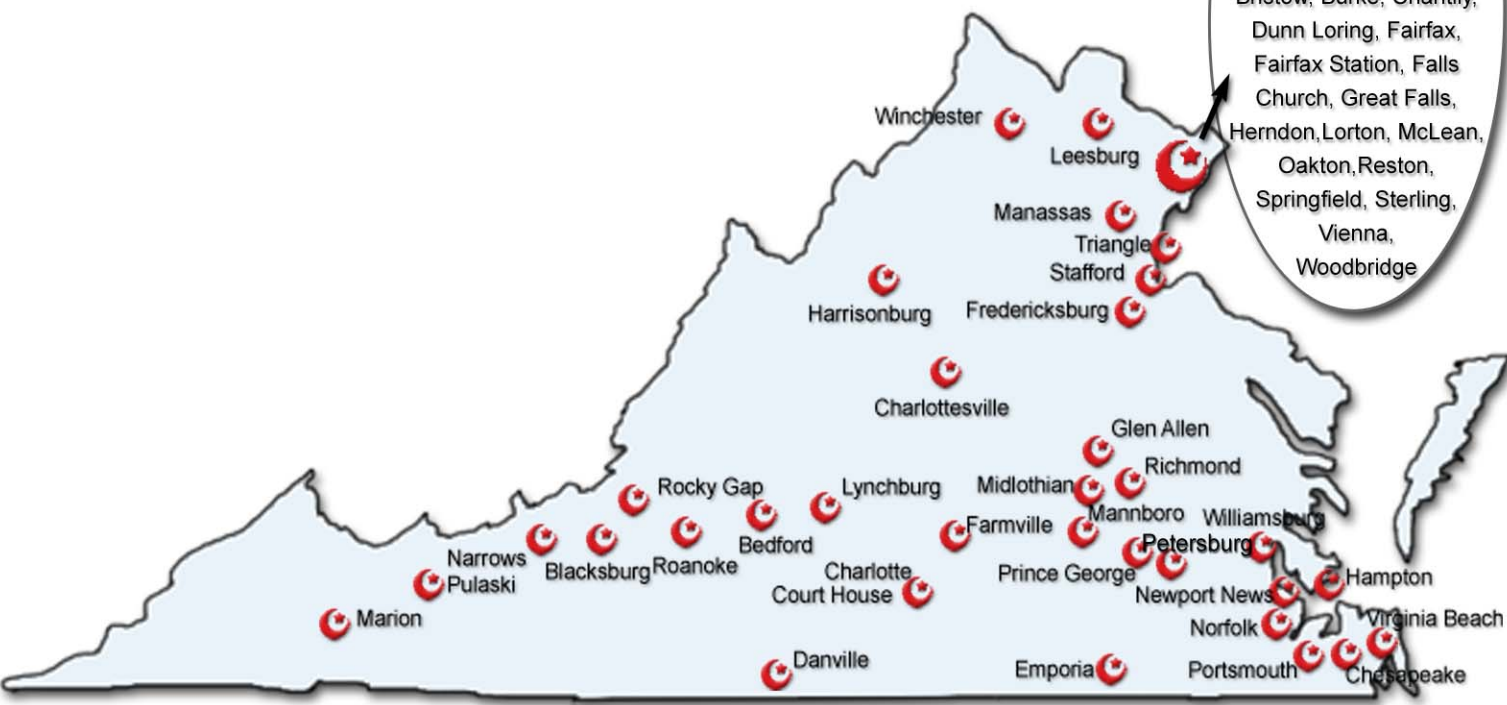

Virginia

Cities With an Islamic Presence

Cities near Washington, D.C. with an Islamic presence:

Alexandria, Annandale, Arlington, Ashburn, Bristow, Burke, Chantilly, Dunn Loring, Fairfax, Fairfax Station, Falls Church, Great Falls, Herndon, Lorton, McLean, Oakton, Reston, Springfield, Sterling, Vienna, Woodbridge

Cities With an Aglow Lighthouse

Cities near Washington, D.C. with an Aglow lighthouse:

Arlington, Fairfax, Herndon, Springfield, Woodbridge